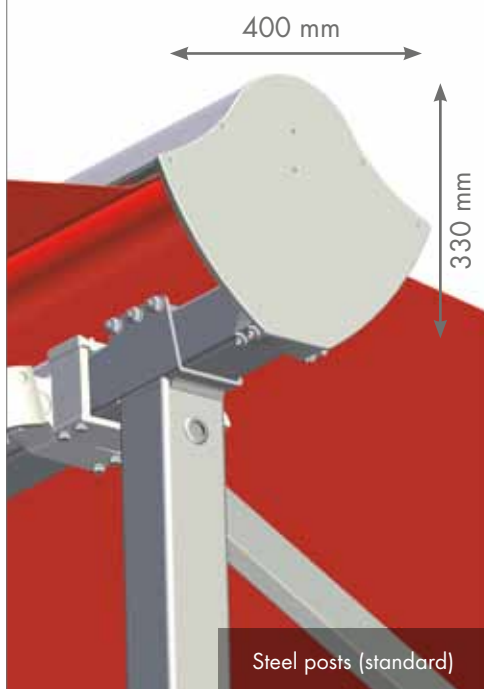

Operation and installation

WINGLINE'S many applications are a winning proposition. The shading system is fitted with posts whose base plate is fitted on a firm surface (for instance concrete). However, you can also install your WINGLINE on the wall.