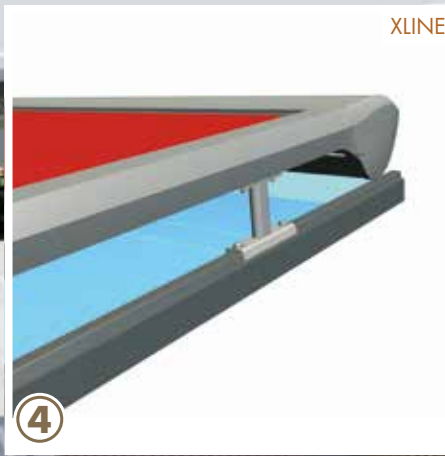

Max. system size: 8 x 6 m

XLIGHT SINGLE SYSTEM

Max. system size: only single system
5 x 4 m (depends on
choice of fabric)

XLIGHT

1) Frame colours: standard colours white + 210 additional RAL colours; **2) Smart Home:** The intelligent control system for all your sun protection products – convenient, ultra-modern and all with just one remote control unit. **3) Distance brackets** 90 - 300 mm; **4) U distance brackets** 90 - 300 mm; **5) Ceiling mounting;** **6) Clip bracket;** **7) Distance brackets** 50 - 200 mm; **8) Reveal bracket** /// Take a trip to your **WOUNDWO** dealer, have a look at the **WOUNDWO fabric collection** and choose from the many colours and designs – you have so much choice.

YOU DECIDE.

	XLINE	XLIGHT
Maximum width* subject to variant	1000 - 6000 mm	1000 - 5000 mm
Maximum projection* subject to variant	1000 - 7000 mm	1000 - 4000 mm
Frame colours	White	White
Standard operation	Radio motor	Radio motor
Digitally printed awning cover	✓	✓
RAL special colour	✓	✓
Windlock system	✓	
Additional fabric support tube	✓	
Fabric support cable		✓
Units from bottom to top	✓	
Multi-element systems	✓	
Crank operation (up to max. 4000 mm width)		✓
Mechanical motor (for wired controls)	✓	✓
Radio motor io homecontrol ®	✓	✓
Sun and wind sensor	✓	✓