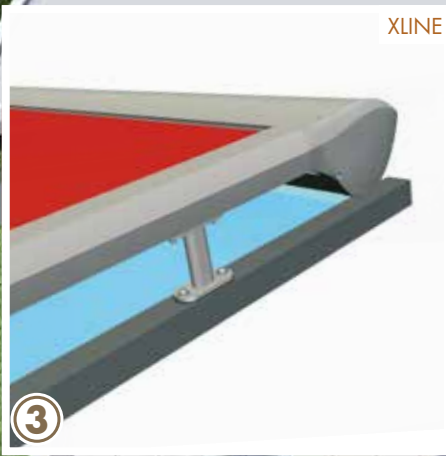

Max. system size: 8 x 6 m

XLIGHT SINGLE SYSTEM

Max. system size: only single system
5 x 4 m (depends on
choice of fabric)

XLIGHT

1) Frame colours: standard colours white + 210 additional RAL colours; **2) Smart Home:** The intelligent control system for all your sun protection products – convenient, ultra-modern and all with just one remote control unit. **3) Distance brackets** 90 - 300 mm; **4) U distance brackets** 90 - 300 mm; **5) Ceiling mounting;** **6) Clip bracket;** **7) Distance brackets** 50 - 200 mm; **8) Reveal bracket** /// Take a trip to your **WOUNDWO** dealer, have a look at the **WOUNDWO fabric collection** and choose from the many colours and designs – you have so much choice.

YOU DECIDE.

	XLINE	XLIGHT
Maximum width* subject to variant	1000 - 6000 mm	1000 - 5000 mm
Maximum projection* subject to variant	1000 - 7000 mm	1000 - 4000 mm
Frame colours	White	White
Standard operation	Radio motor	Radio motor
Digitally printed awning cover	✓	✓
RAL special colour	✓	✓
Windlock system	✓	
Additional fabric support tube	✓	
Fabric support cable		✓
Units from bottom to top	✓	
Multi-element systems	✓	
Crank operation (up to max. 4000 mm width)		✓
Mechanical motor (for wired controls)	✓	✓
Radio motor io homecontrol ®	✓	✓
Sun and wind sensor	✓	✓