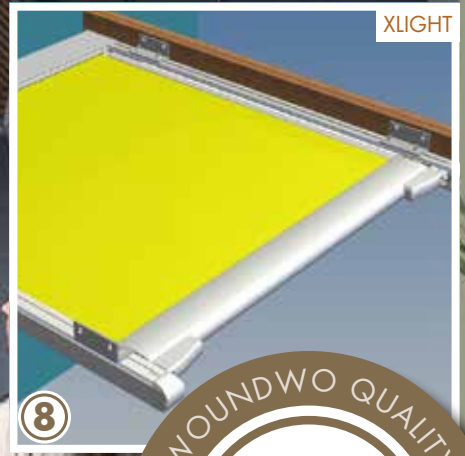

Max. system size: 8 x 6 m

XLIGHT SINGLE SYSTEM

Max. system size: only single system
5 x 4 m (depends on
choice of fabric)

XLIGHT

1) Frame colours: standard colours white + 210 additional RAL colours; **2) Smart Home:** The intelligent control system for all your sun protection products – convenient, ultra-modern and all with just one remote control unit. **3) Distance brackets** 90 - 300 mm; **4) U distance brackets** 90 - 300 mm; **5) Ceiling mounting;** **6) Clip bracket;** **7) Distance brackets** 50 - 200 mm; **8) Reveal bracket** /// Take a trip to your **WOUNDWO** dealer, have a look at the **WOUNDWO fabric collection** and choose from the many colours and designs – you have so much choice.

YOU DECIDE.

	XLINE	XLIGHT
Maximum width* subject to variant	1000 - 6000 mm	1000 - 5000 mm
Maximum projection* subject to variant	1000 - 7000 mm	1000 - 4000 mm
Frame colours	White	White
Standard operation	Radio motor	Radio motor
Digitally printed awning cover	✓	✓
RAL special colour	✓	✓
Windlock system	✓	
Additional fabric support tube	✓	
Fabric support cable		✓
Units from bottom to top	✓	
Multi-element systems	✓	
Crank operation (up to max. 4000 mm width)		✓
Mechanical motor (for wired controls)	✓	✓
Radio motor io homecontrol ®	✓	✓
Sun and wind sensor	✓	✓