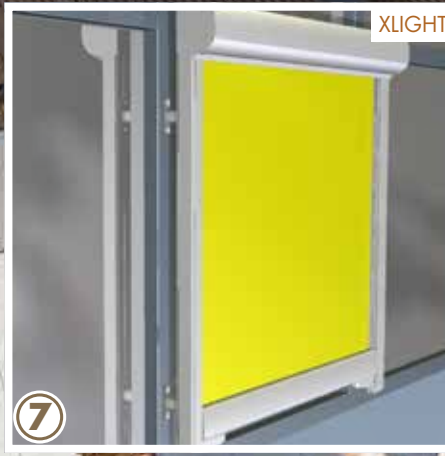

Max. system size: 8 x 6 m

XLIGHT SINGLE SYSTEM

Max. system size: only single system
5 x 4 m (depends on
choice of fabric)

XLIGHT

1) Frame colours: standard colours white + 210 additional RAL colours; **2) Smart Home:** The intelligent control system for all your sun protection products – convenient, ultra-modern and all with just one remote control unit. **3) Distance brackets** 90 - 300 mm; **4) U distance brackets** 90 - 300 mm; **5) Ceiling mounting;** **6) Clip bracket;** **7) Distance brackets** 50 - 200 mm; **8) Reveal bracket** /// Take a trip to your **WOUNDWO** dealer, have a look at the **WOUNDWO fabric collection** and choose from the many colours and designs – you have so much choice.

YOU DECIDE.

	XLINE	XLIGHT
Maximum width* subject to variant	1000 - 6000 mm	1000 - 5000 mm
Maximum projection* subject to variant	1000 - 7000 mm	1000 - 4000 mm
Frame colours	White	White
Standard operation	Radio motor	Radio motor
Digitally printed awning cover	✓	✓
RAL special colour	✓	✓
Windlock system	✓	
Additional fabric support tube	✓	
Fabric support cable		✓
Units from bottom to top	✓	
Multi-element systems	✓	
Crank operation (up to max. 4000 mm width)		✓
Mechanical motor (for wired controls)	✓	✓
Radio motor io homecontrol ®	✓	✓
Sun and wind sensor	✓	✓